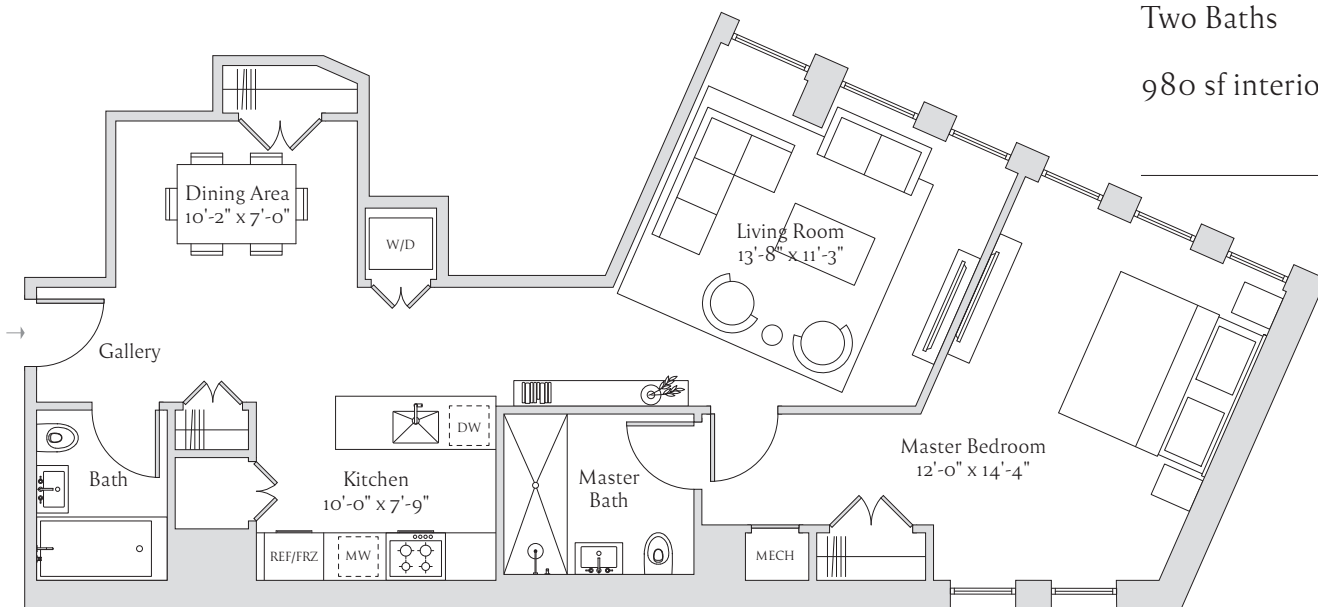

The Museum House

Residence No.

8A-9A

805 Washington Avenue
Prospect Park, Brooklyn, New York, 11238

info@themuseumhouse.com
themuseumhouse.com

+1 718 650 5805

One Bedroom

Two Baths

980 sf interior

- Gracious layouts boast Natural White Oak flooring crafted in a herringbone pattern with abundant light and views of the Brooklyn Museum, Prospect Park and Manhattan Skyline.
- Poliform Varenna kitchens offer custom Smoked Oak cabinetry featuring integrated handles, polished White Carrara marble countertops with island waterfall feature and Miele appliance package.
- Master bathrooms feature White Carrera marble floors and walls with Smoked Dark Oak and Carrara stone top vanities, Toto wall-mounted toilets and Hydro Systems soaking tub.
- Secondary bathrooms present Crystal Wood marble floors and walls with Smoked Dark Oak Toto wall-mounted toilets.