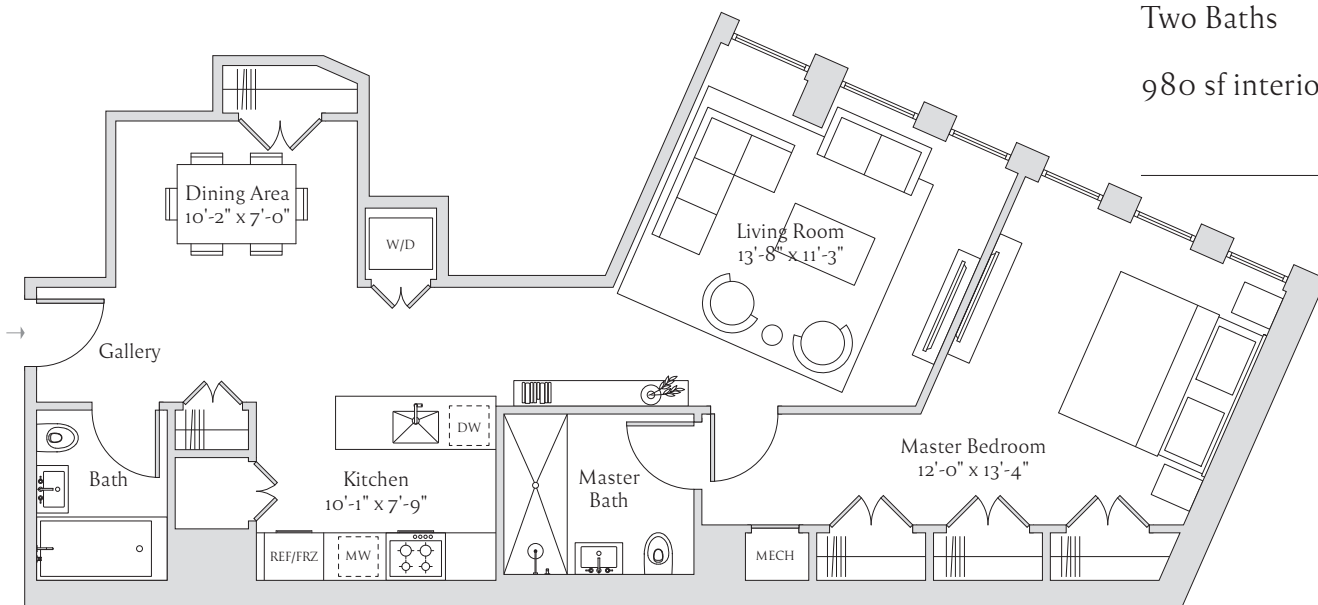

The Museum House

Residence No.

7A

805 Washington Avenue
Prospect Park, Brooklyn, New York, 11238

info@themuseumhouse.com
themuseumhouse.com

+1 718 650 5805

One Bedroom

Two Baths

980 sf interior

- Gracious layouts boast Natural White Oak flooring crafted in a herringbone pattern with abundant light and views of the Brooklyn Museum, Prospect Park and Manhattan Skyline.
- Poliform Varenna kitchens offer custom Smoked Oak cabinetry featuring integrated handles, polished White Carrara marble countertops with island waterfall feature and Miele appliance package.
- Master bathrooms feature White Carrera marble floors and walls with Smoked Dark Oak and Carrara stone top vanities, Toto wall-mounted toilets and Hydro Systems soaking tub.
- Secondary bathrooms present Crystal Wood marble floors and walls with Smoked Dark Oak Toto wall-mounted toilets.